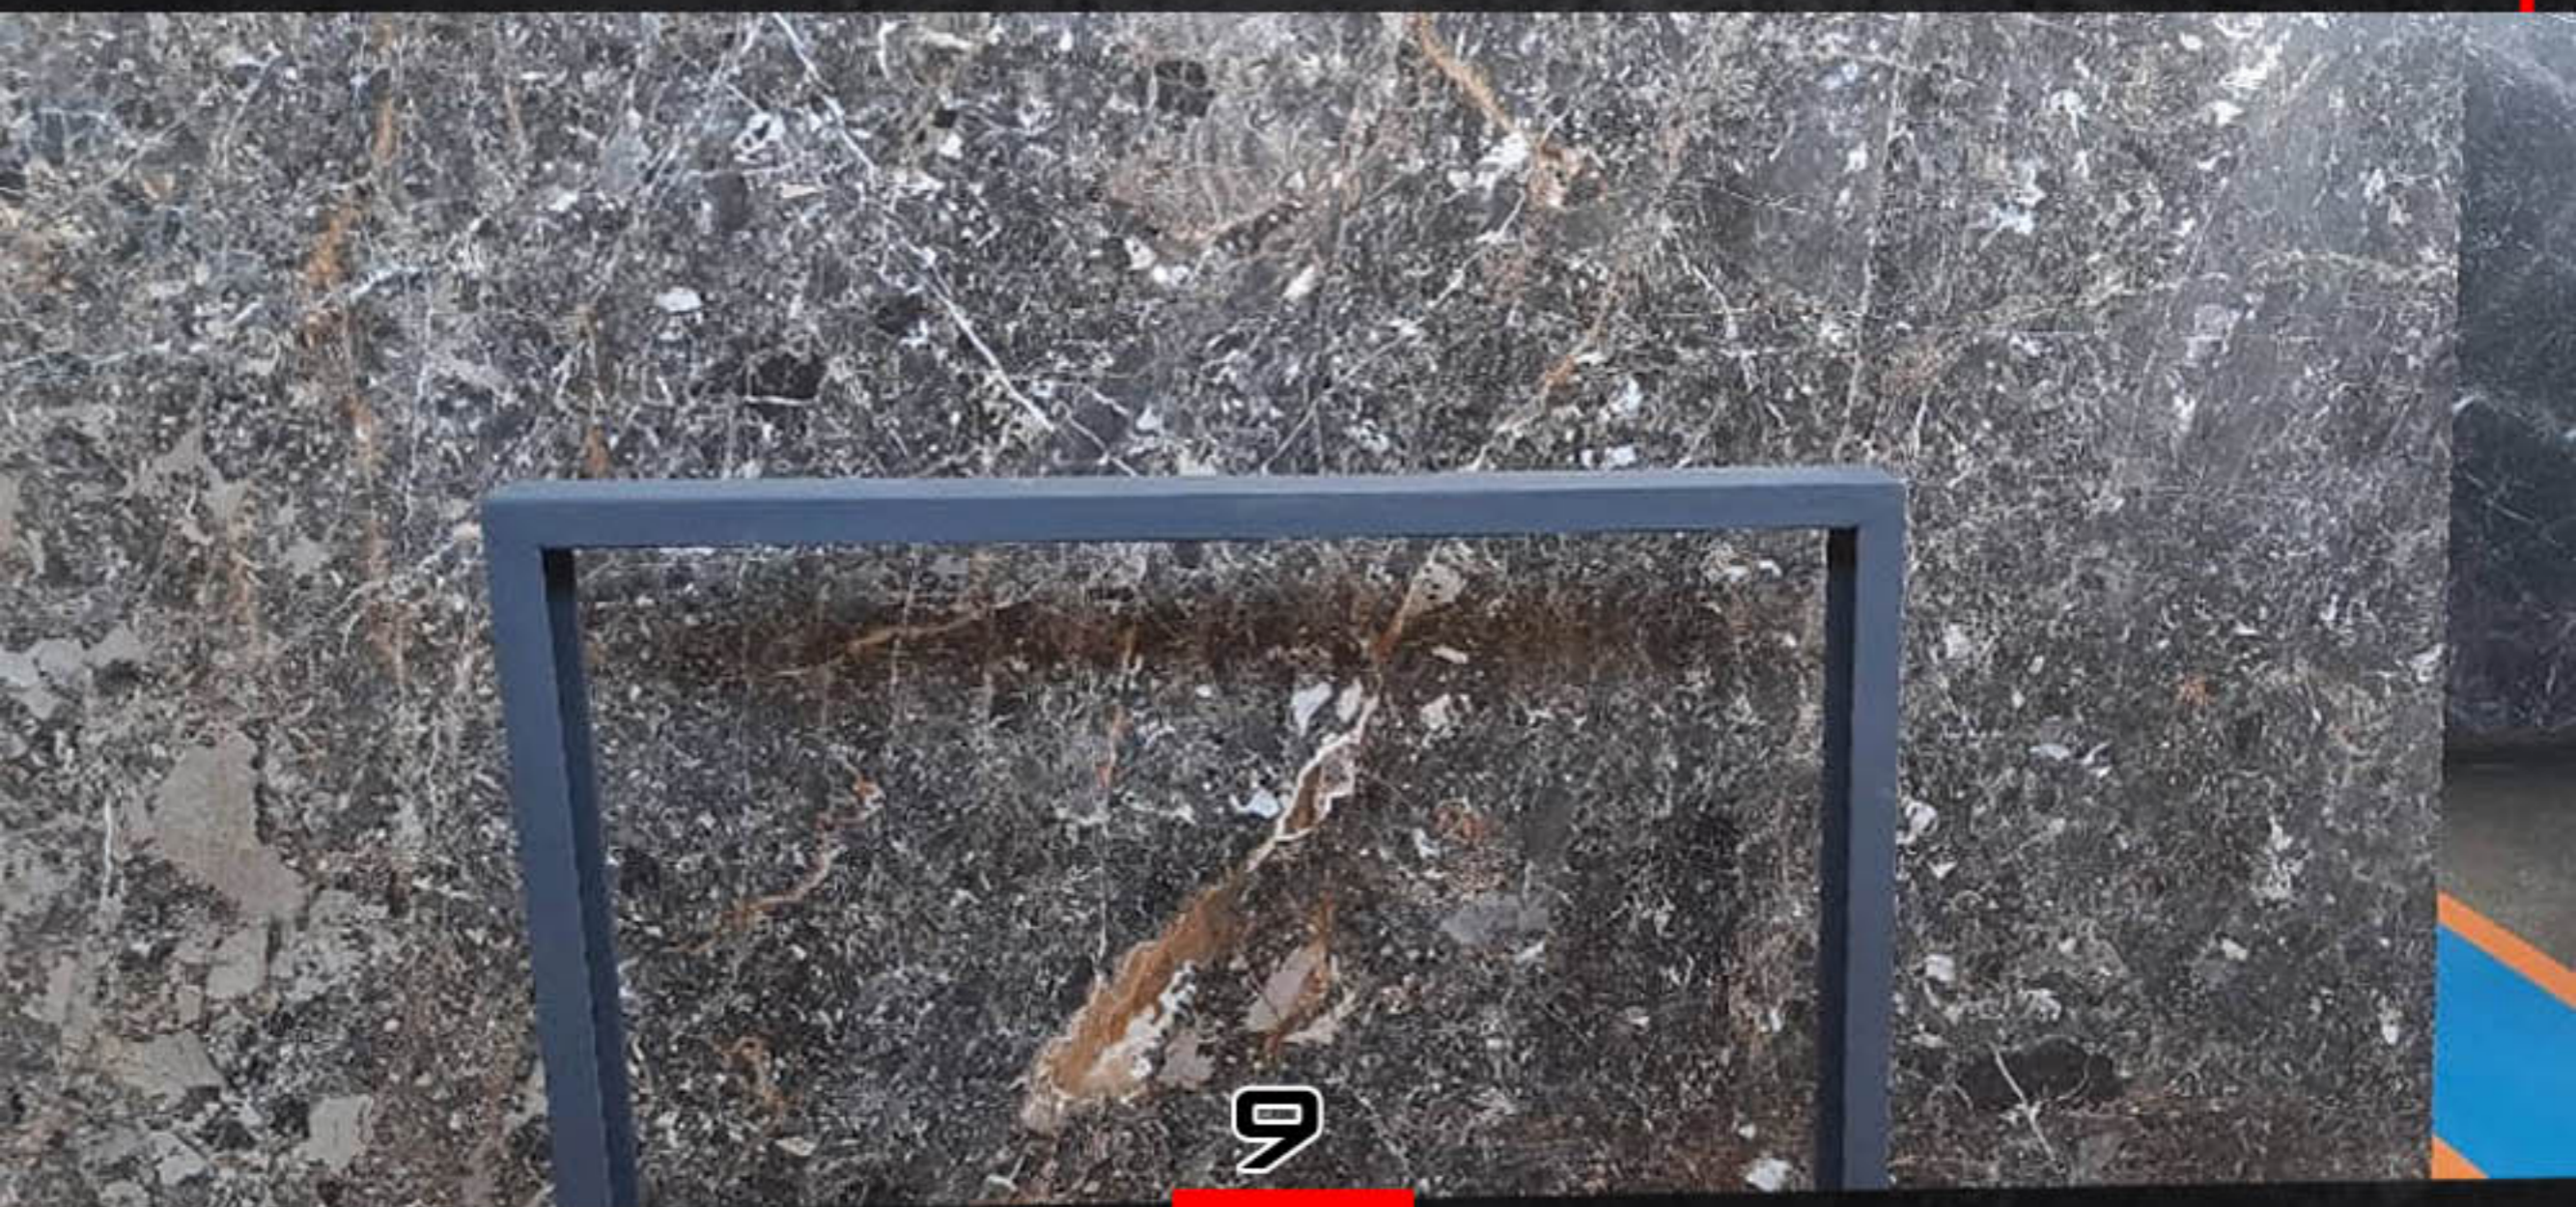

Silver Sky Marble

Slab and Cut to size available

stone

stone

Rata Goskayesh Sang Co.

Special pattern and unique design
Caffe nero

12

stone