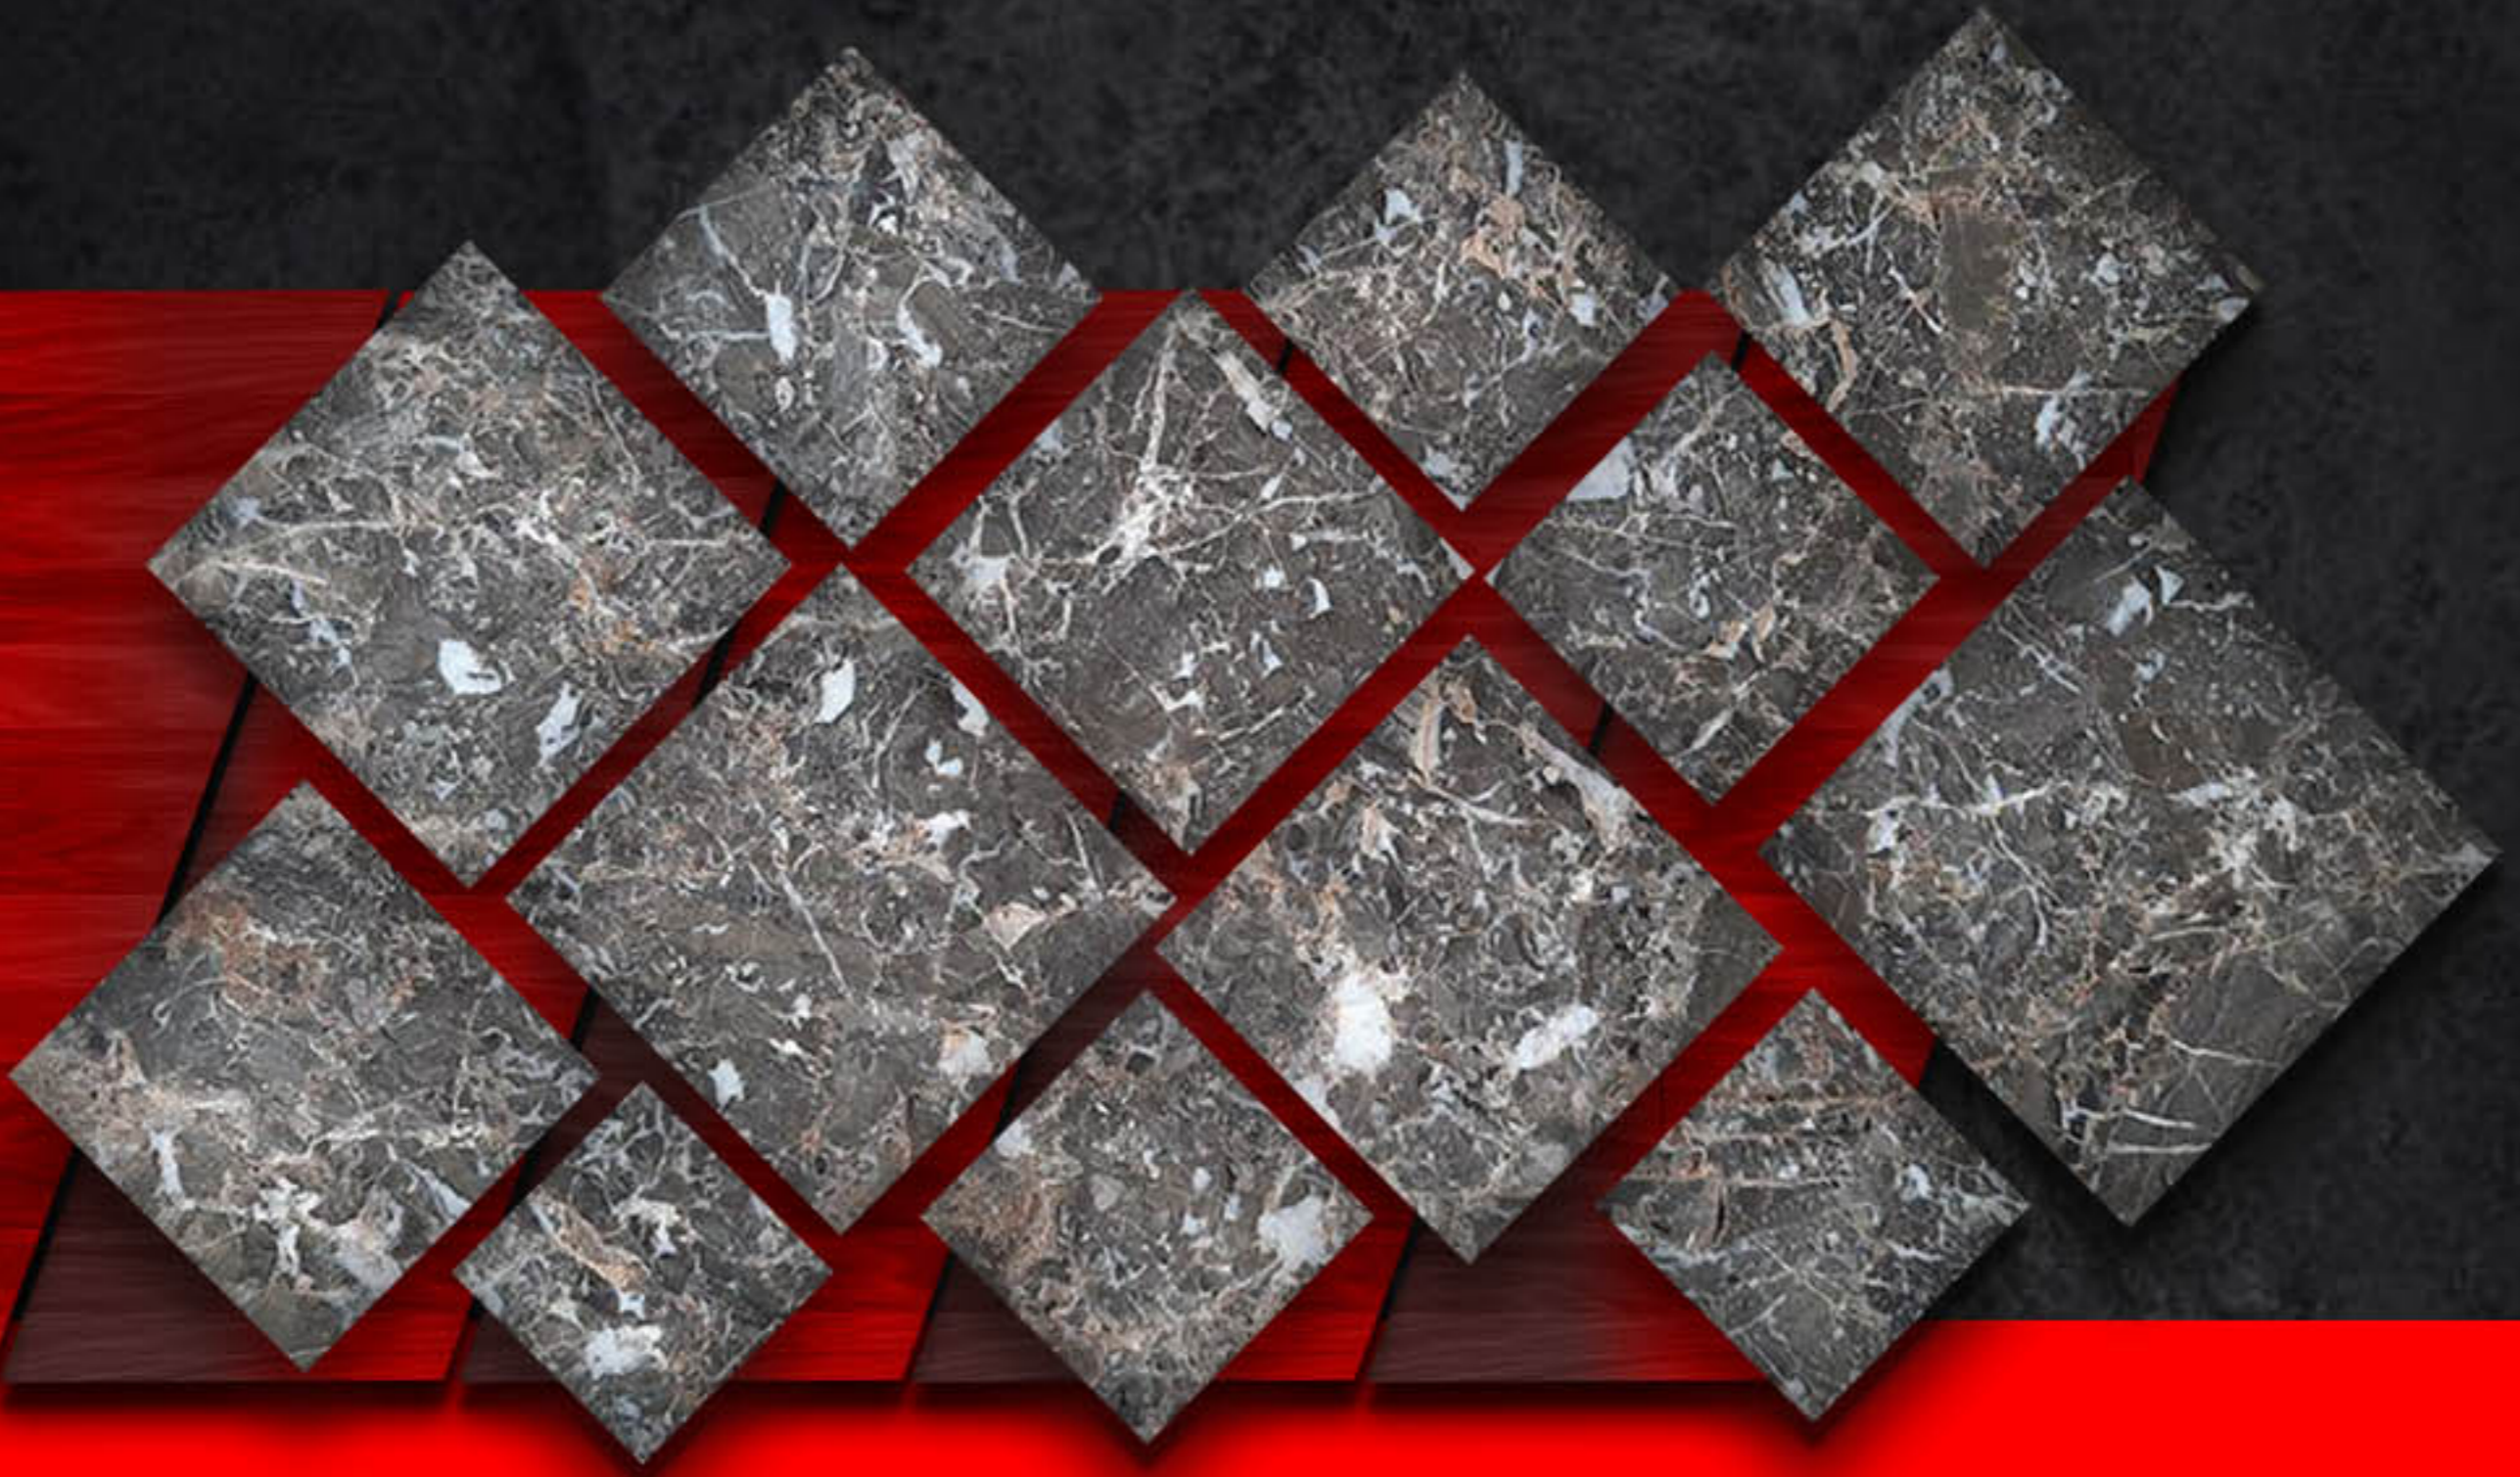

Rata Goshayesh Sang Co.

**Silver Sky Marble
Block , Slab and Cut to size**

stone

SILVER SKY MARBLE

P R O J E C T

27

Rata Goshayesh Sang Co.

+ 98 21 2621 2994