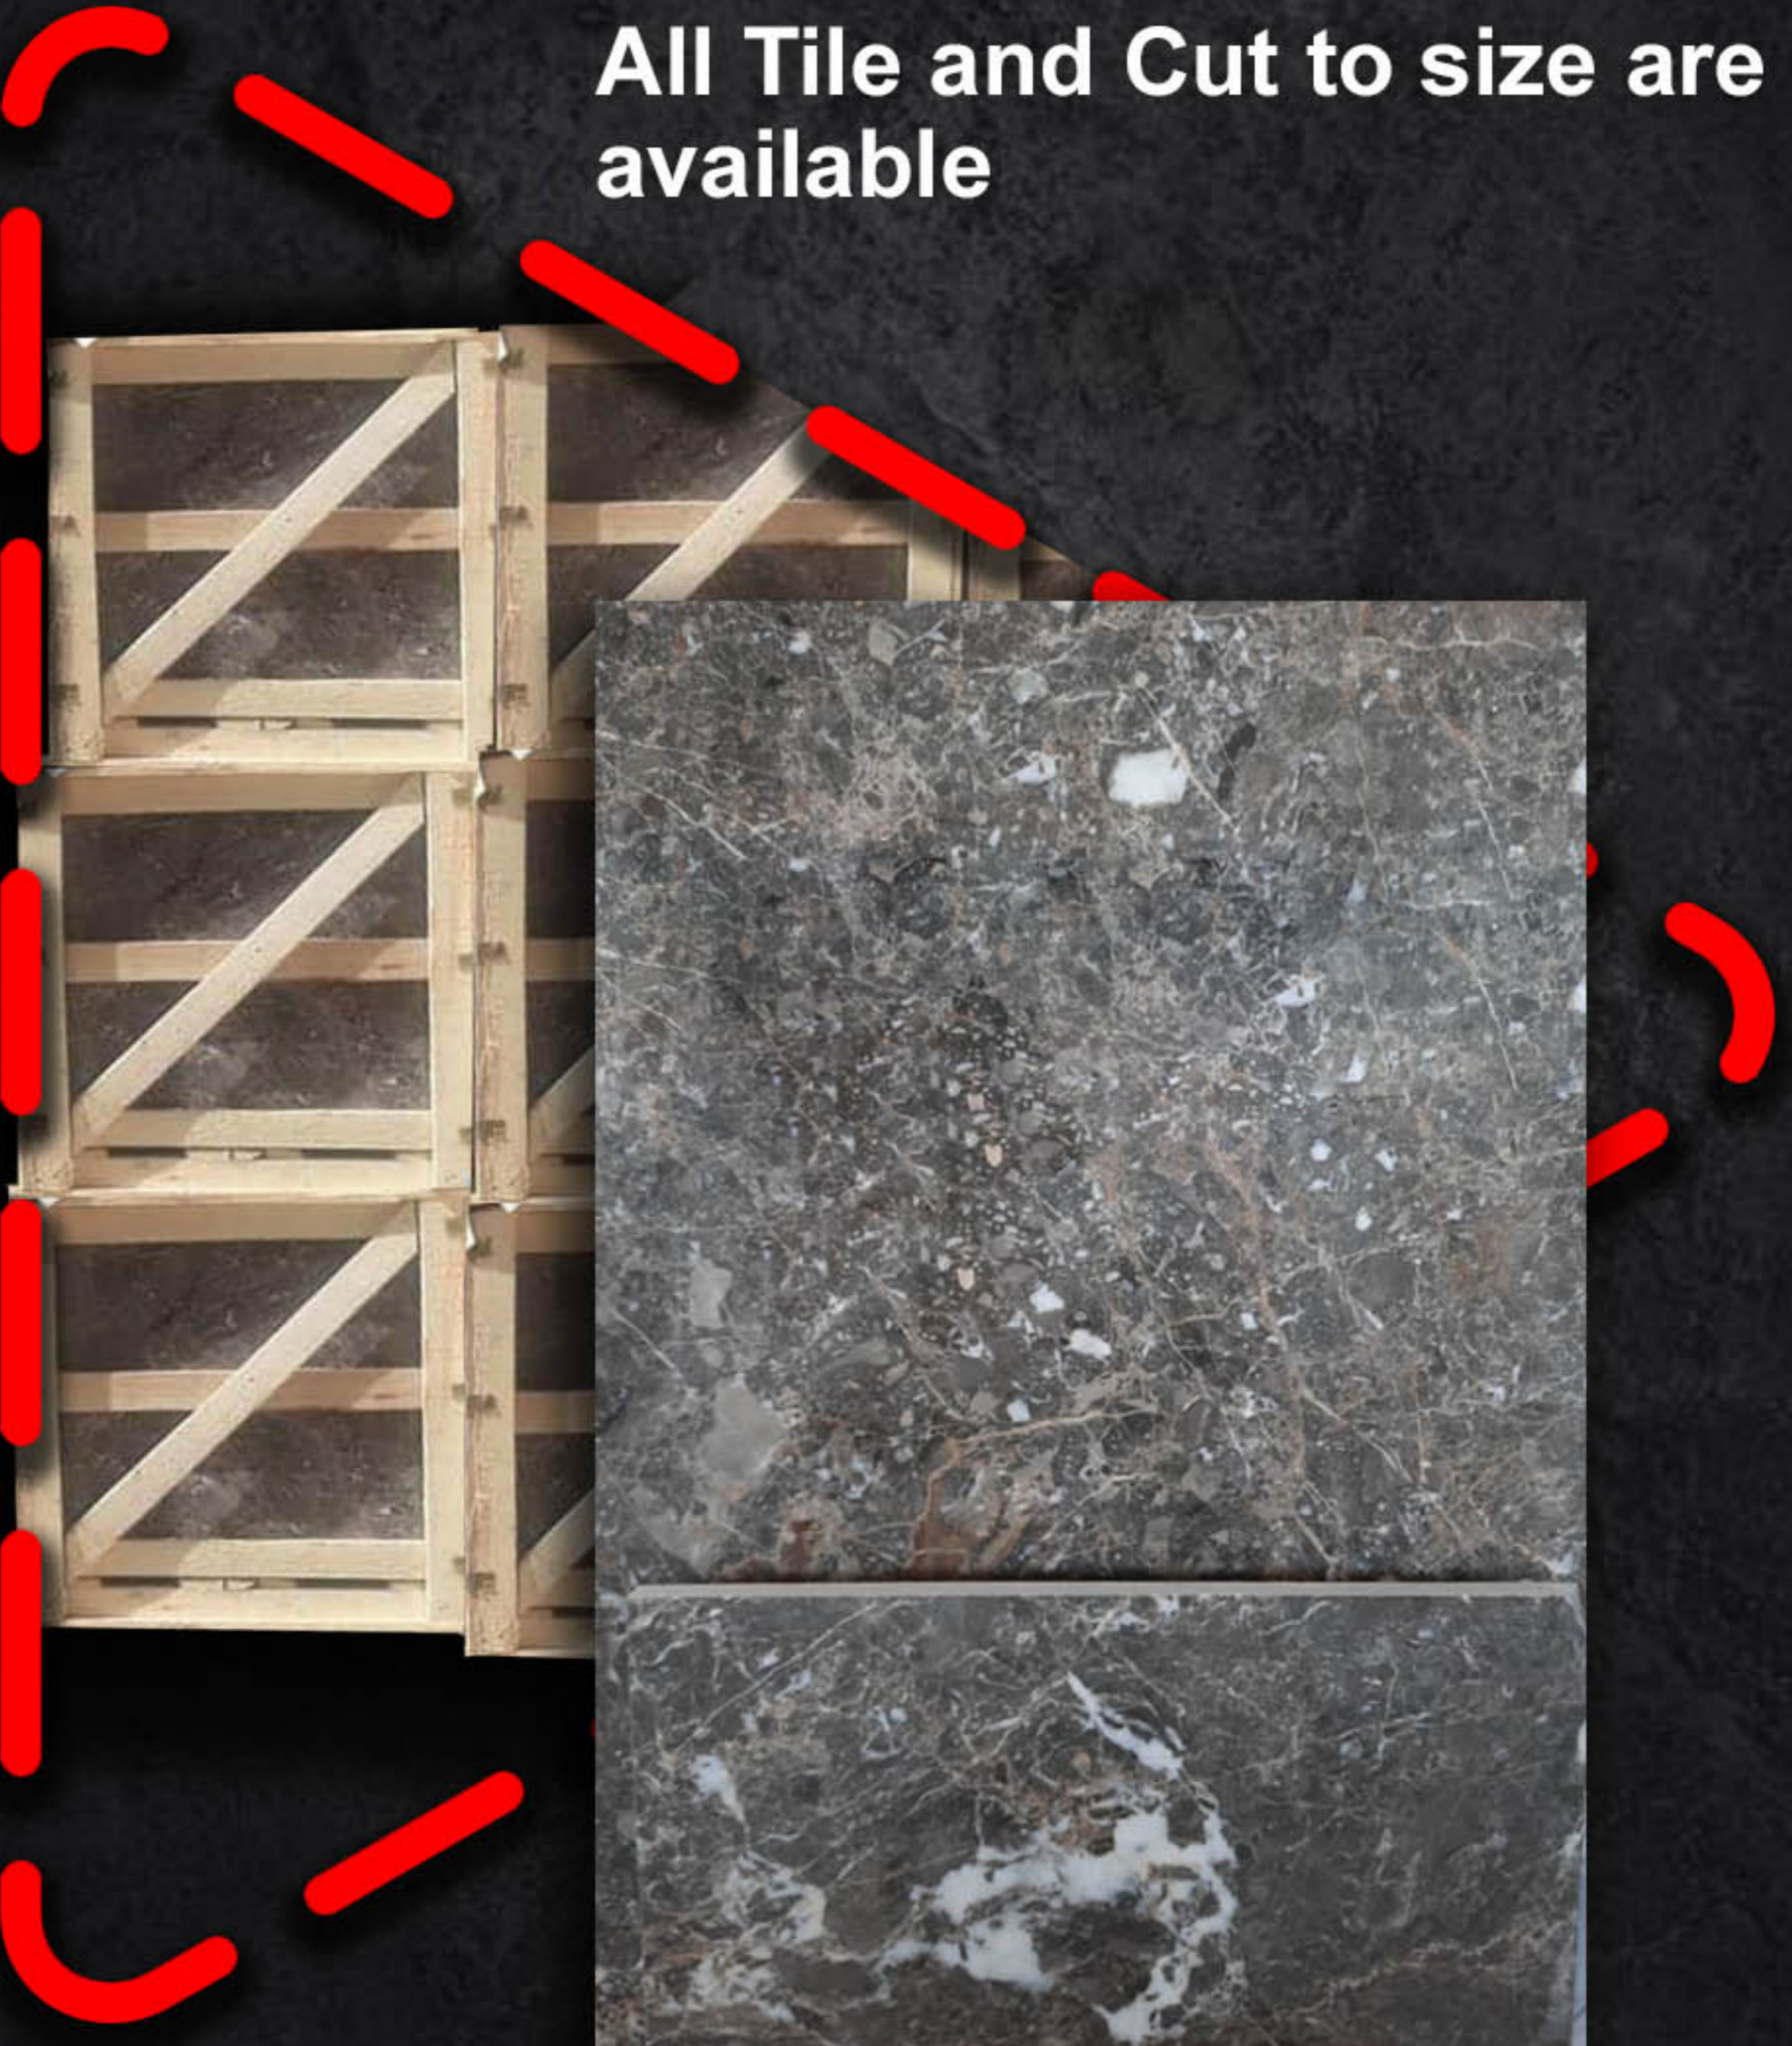

All Tile and Cut to size are available